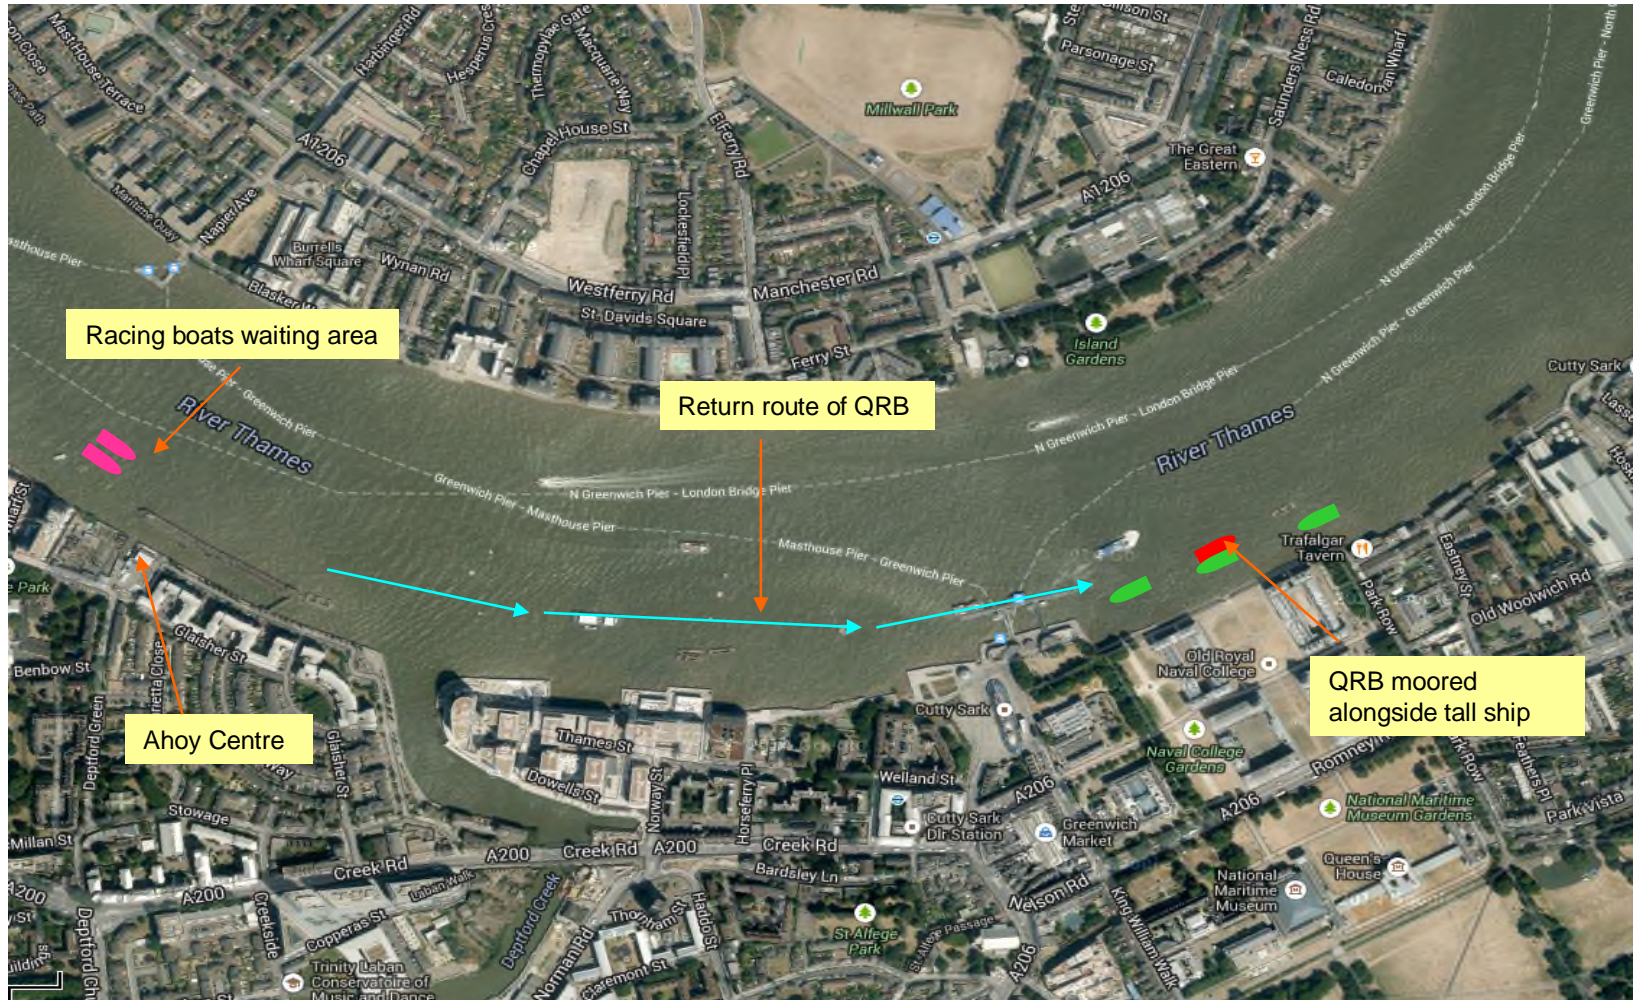

Sail Royal Greenwich row past by The Queen's Row Barge 'Gloriana'

Sail Royal Greenwich row past – QRB return & moor

Sail Royal Greenwich 'Trinity 500 Challenge' – 1000m