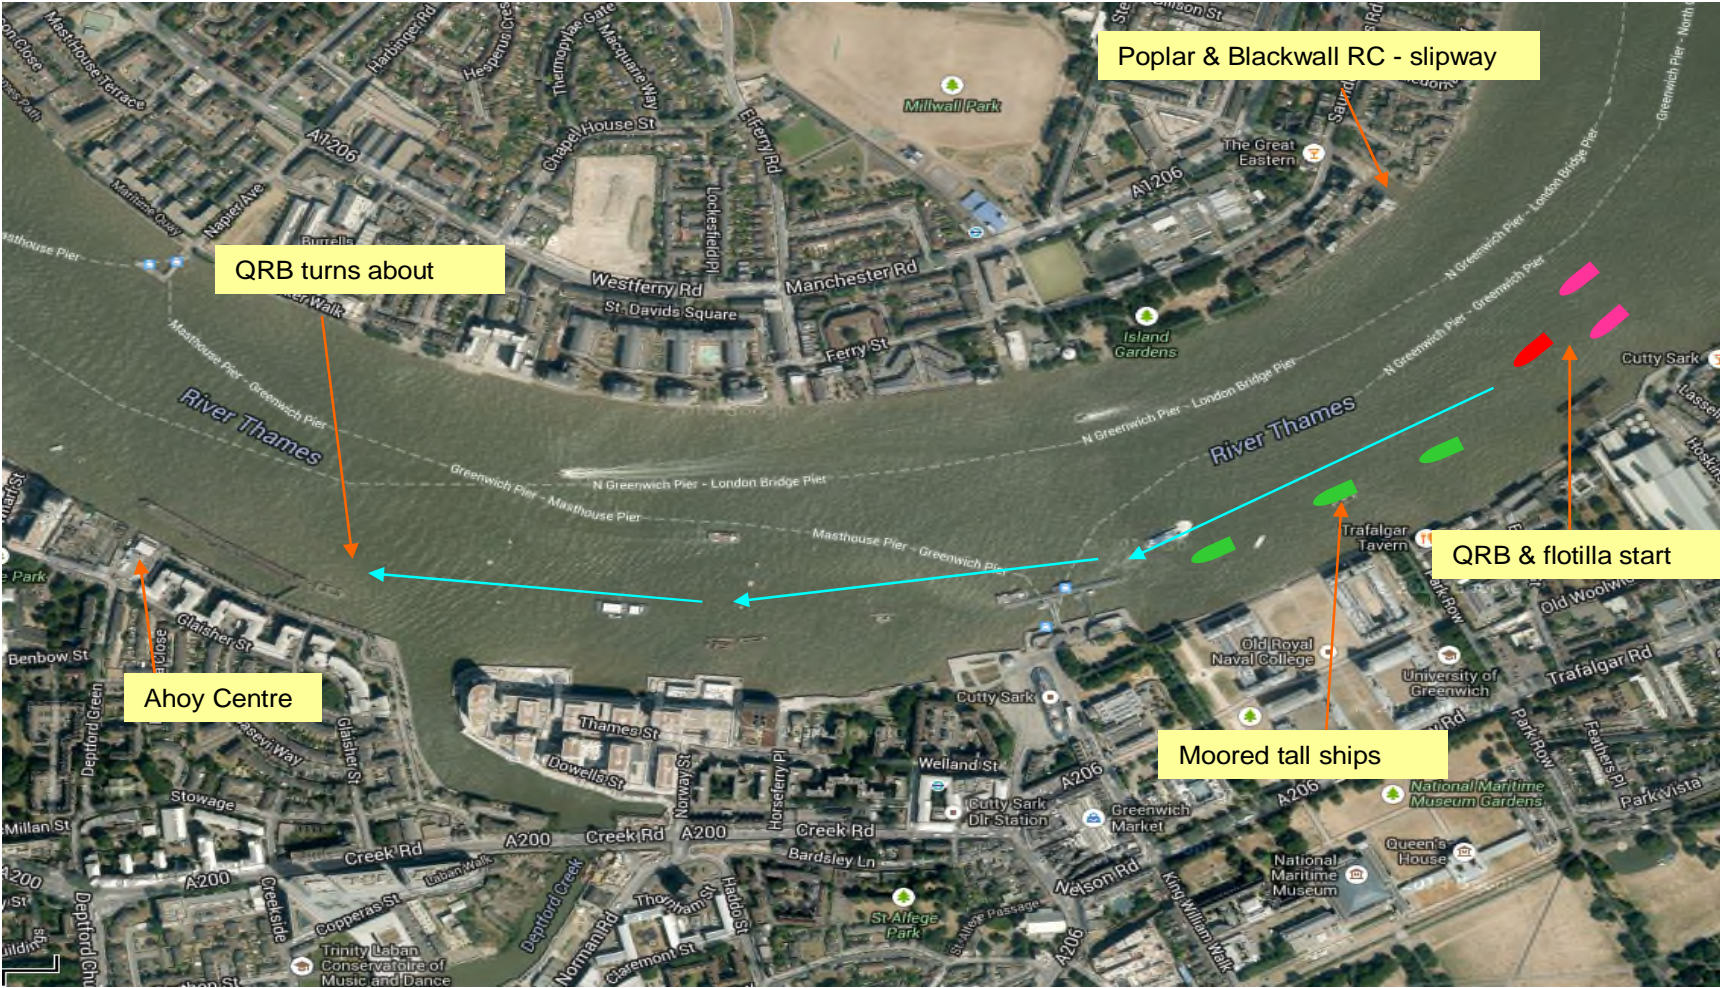

Sail Royal Greenwich row past by The Queen's Row Barge 'Gloriana'

Sail Royal Greenwich row past – QRB return & moor

Sail Royal Greenwich 'Trinity 500 Challenge' – 1000m